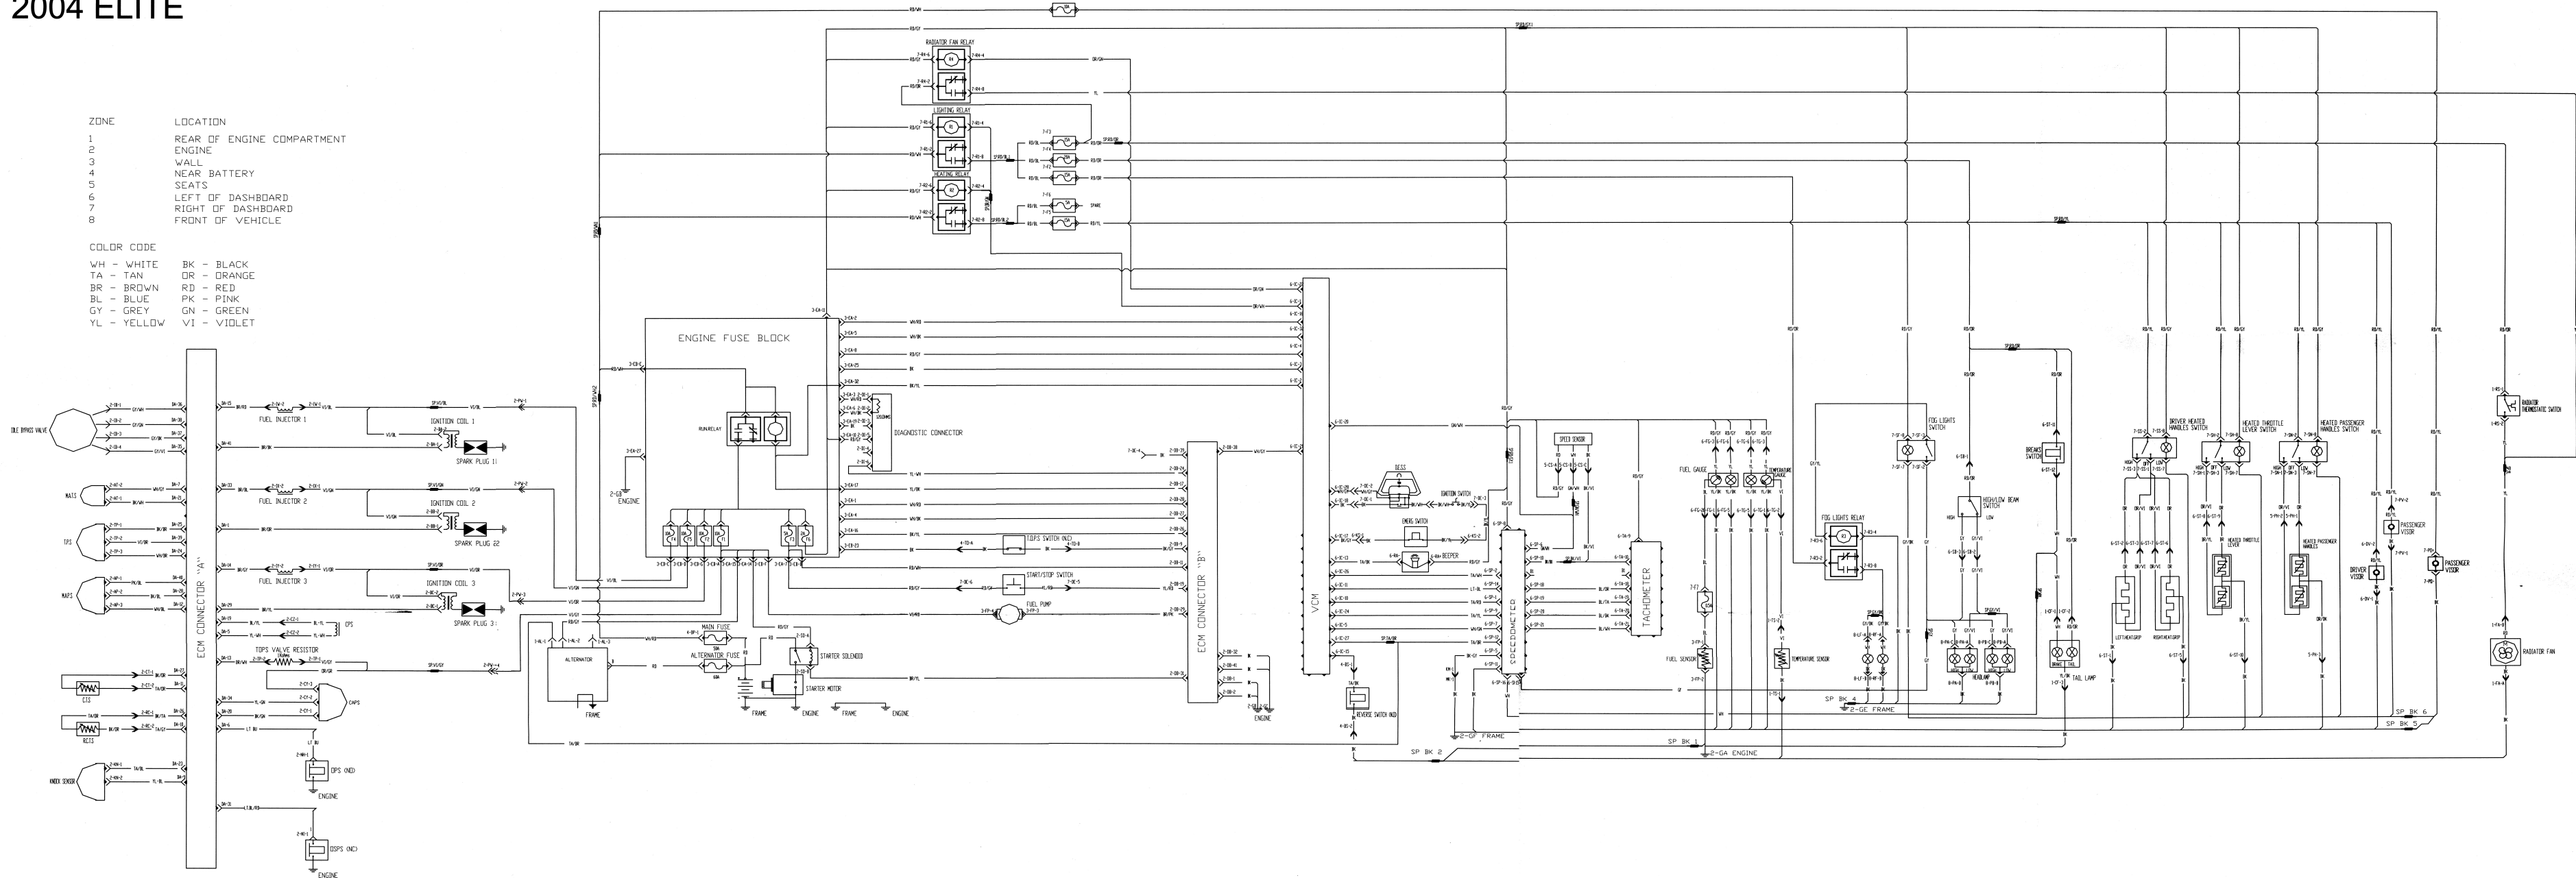

# 2004 ELITE

- ZONE LOCATION**
- 1 REAR OF ENGINE COMPARTMENT
  - 2 ENGINE
  - 3 WALL
  - 4 NEAR BATTERY
  - 5 SEATS
  - 6 LEFT OF DASHBOARD
  - 7 RIGHT OF DASHBOARD
  - 8 FRONT OF VEHICLE

- COLOR CODE**
- WH - WHITE
  - TA - TAN
  - BR - BROWN
  - BL - BLUE
  - GY - GREY
  - YL - YELLOW
  - BK - BLACK
  - OR - ORANGE
  - RD - RED
  - PK - PINK
  - GN - GREEN
  - VI - VIOLET

ENGINE MANAGEMENT    POWER DISTRIBUTION    STARTING CIRCUIT    INSTRUMENTATION    LIGHTING    HEATING    ACCESSORIES