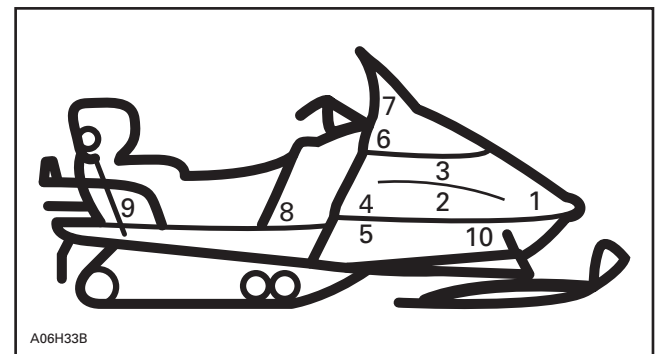

WIRING DIAGRAM

WIRING DIAGRAM LEGEND

⚠ WARNING

Ensure all terminals are properly crimped on the wires and all connector housings are properly fastened.

1. Wire colors
2. Housing area
3. Housing number per area
4. Wire connector location in housing

WIRE COLORS AND CIRCUIT

The first color of a wire is the main color, second color is the stripe.

Example: YL/BK is a YELLOW wire with a BLACK stripe.

COLOR CODE					
BK	–	BLACK	PK	–	PINK
BL	–	BLUE	RD	–	RED
BR	–	BROWN	VI	–	VIOLET
GN	–	GREEN	WH	–	WHITE
GY	–	GREY	YL	–	YELLOW
OR	–	ORANGE			

CONNECTOR HOUSING AREA

AREA	LOCATION
1	Front of engine compartment
2	Magneto
3	Carburetors
4	Near intake silencer
5	Near driven pulley
6	Under console
7	Under hood
8	Near fuel tank
9	Rear of seat
10	Under engine