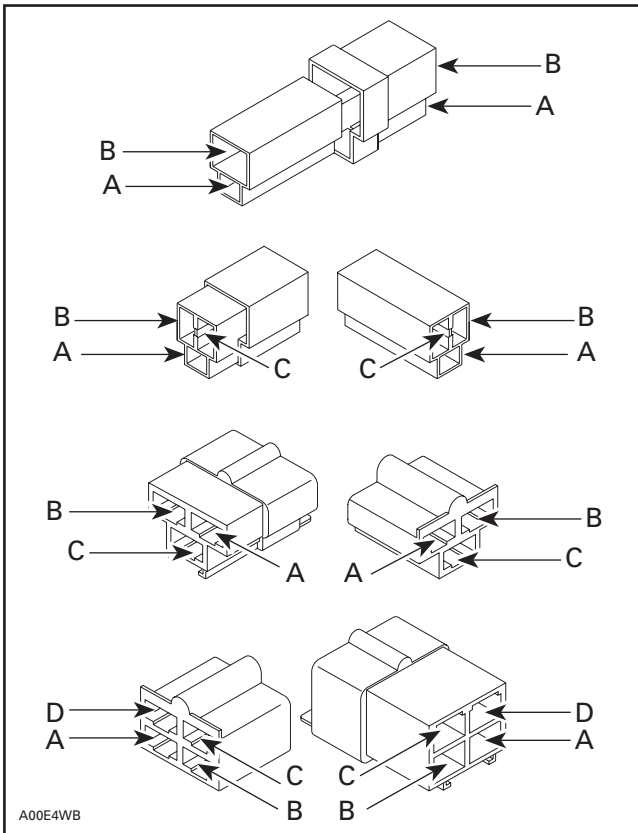

WIRING DIAGRAM

WIRING DIAGRAM LEGEND

⚠ WARNING

Ensure all terminals are properly crimped on the wires and all connector housings are properly fastened.

1. Wire colors
2. Housing area
3. Housing number per area
4. Wire connector location in housing

CONNECTOR HOUSING AREA

AREA	LOCATION
1	Front of engine compartment
2	Magneto
3	Carburetors
4	Near intake silencer
5	Near driven pulley
6	Under console
7	Under hood
8	Near fuel tank
9	Rear of seat
10	Under engine

Section 11 WIRING DIAGRAM

Subsection 01 (WIRING DIAGRAM)

CONNECTOR LOCATION IN HOUSING

SYMBOLS DESCRIPTION

<p>Beam and tail light</p> 	<p>Female terminal</p> 	<p>Male terminal</p> 	<p>Electronic module</p> 
<p>Meter</p> 	<p>Electric motor</p> 	<p>Low level sensor</p> 	<p>Buzzer</p> 
<p>Ignition coil</p> 	<p>Normally close switch</p> 	<p>Normally open switch</p> 	<p>Male terminal on instrument</p> 
<p>Engine ground</p> 	<p>Frame ground</p> 	<p>Spark plug</p> 	<p>Meter movement</p> 
<p>Bulb</p> 	<p>Pilot lamp</p> 	<p>Analog sensor</p> 	<p>Solenoid valve</p> 
<p>Magneto (Delta)</p> 	<p>3 position switch</p> 	<p>Heating element</p> 	<p>Fuse</p> 
<p>Trigger coil</p> 	<p>Battery</p> 		<p>Diode</p> 