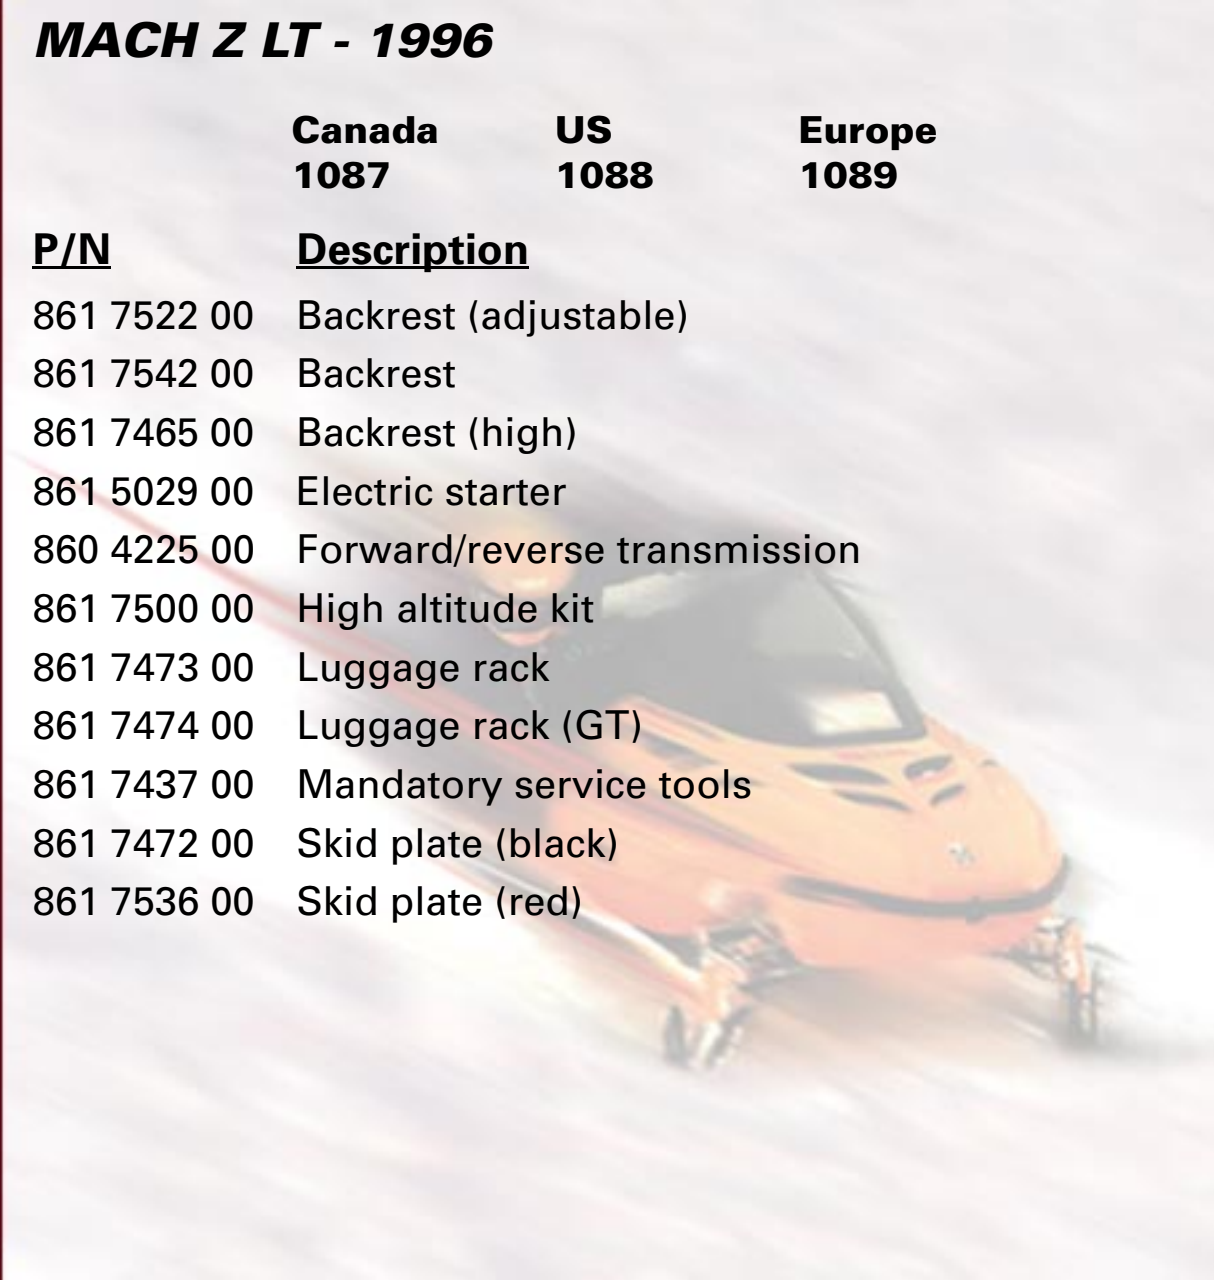

MACH Z LT - 1996

**Canada
1087**

**US
1088**

**Europe
1089**

P/N

Description

861 7522 00	Backrest (adjustable)
861 7542 00	Backrest
861 7465 00	Backrest (high)
861 5029 00	Electric starter
860 4225 00	Forward/reverse transmission
861 7500 00	High altitude kit
861 7473 00	Luggage rack
861 7474 00	Luggage rack (GT)
861 7437 00	Mandatory service tools
861 7472 00	Skid plate (black)
861 7536 00	Skid plate (red)

MAIN MENU

QUIT